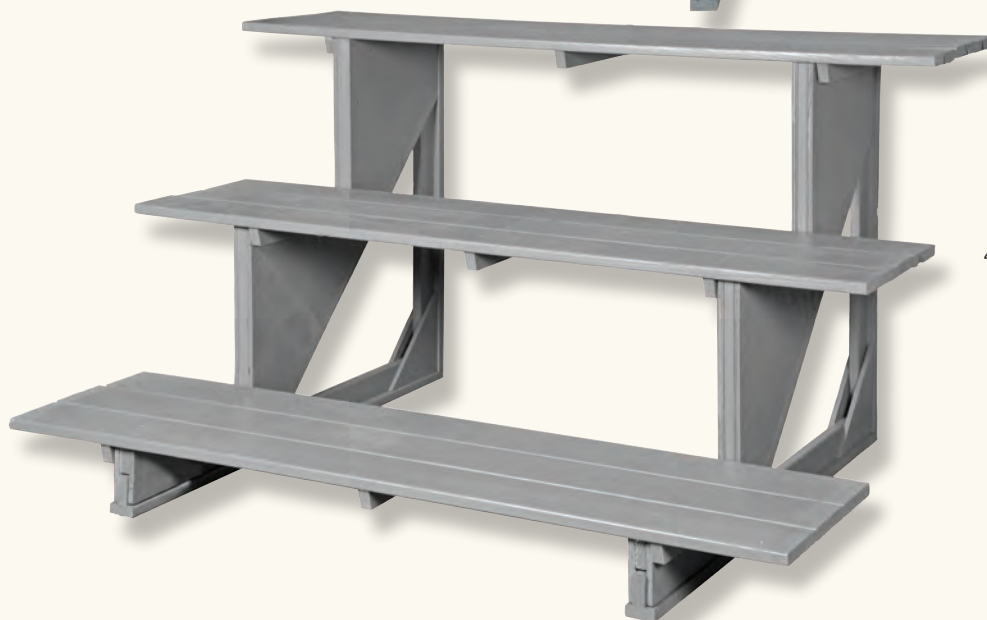

For a compact way of displaying our products we also offer display racks which are pictured on this page.

They are collapsible for shipping and are designed for quick and easy set-up.

For those who have limited space they are a unique way of displaying our products and will stay cleaner from the elements as well!

This display unit only takes an area of 4' x 6' and will display up to 15 lighthouses, windmills, etc.

Our Display Unit comes in kit form that is easy to assemble.

Dimensions

40" Height x 52" Wide x 6 ft Length
3 Steps at 16" Width per Step