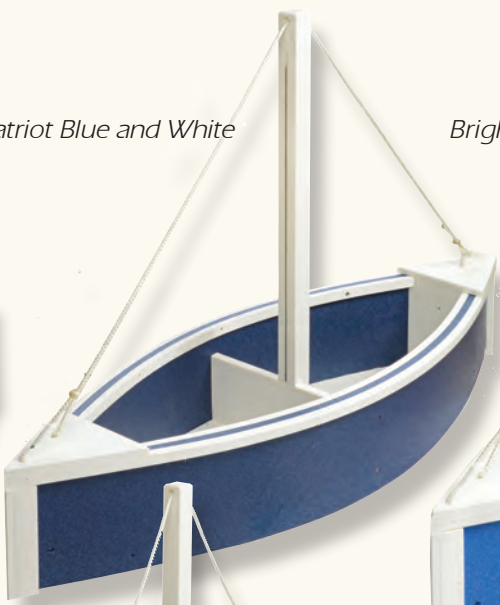

Patriot Blue and White

Bright Blue and White

Powder Blue and White

Dimensions:
47" : Long
16" : Width
31" : Height
8" : Depth