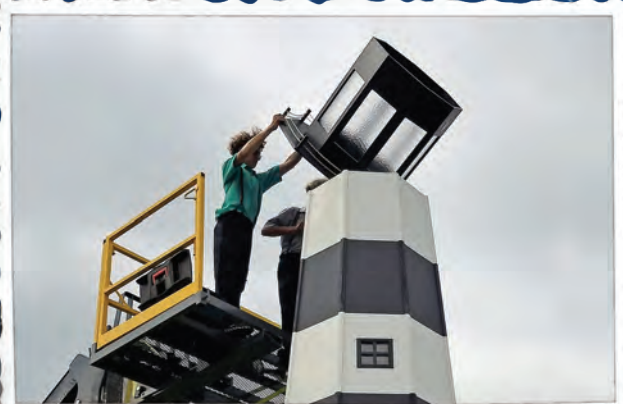

Delivery and Set-Up Available!