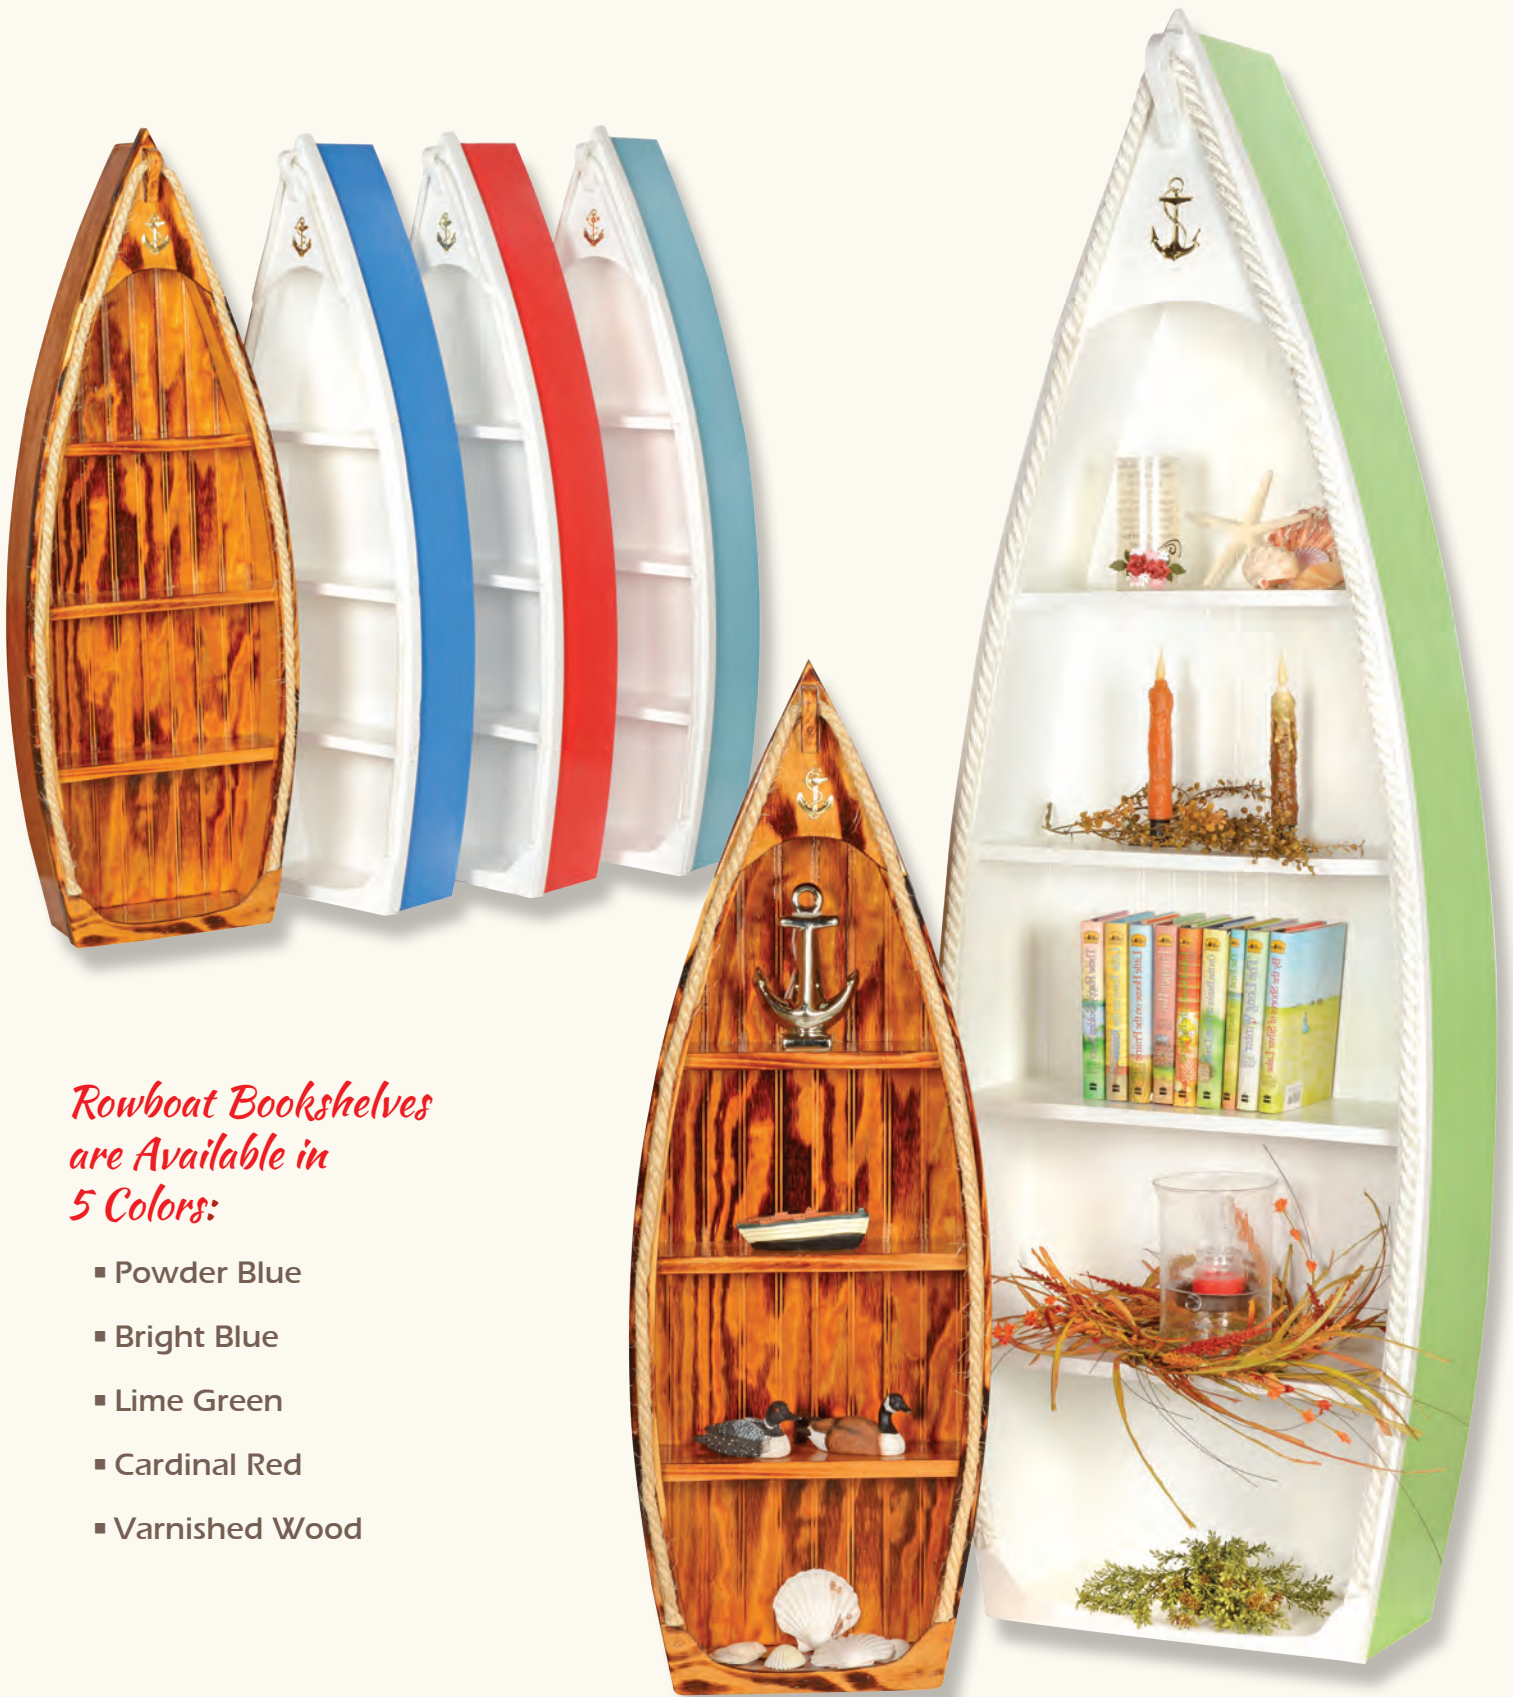

CUSTOM!

6' Brown Stone White Grout
with Mailbox and Sign Hanger

*Beautiful
Handcrafted
Nautical
Decor*

Cedar and Black

Patriot Blue and White

Bright Blue and White

Powder Blue and White

Aruba Blue and White

Dimensions:
47" : Long
16" : Width
31" : Height
8" : Depth

Cherrywood and White

Poly Chaise Lounges

NEW!

6' L X 33" W

NEW!

Folding chair
39" L X 44" H X 32" W

*Rowboat Bookshelves
are Available in
5 Colors:*

- Powder Blue
- Bright Blue
- Lime Green
- Cardinal Red
- Varnished Wood

SMALL

Dimensions:
16" : Width
4' : Height
5" : Depth

LARGE

Dimensions:
24" : Width
6' : Height
10" : Depth

Standard Colors *Available in Poly, Wood, or Hybrid Lighthouses*