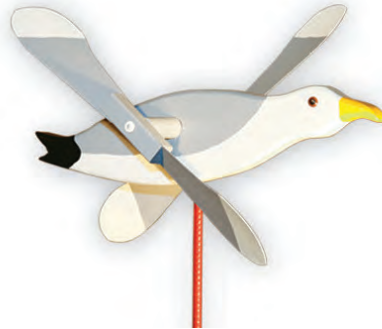

Woodpecker

Whirly Birds

Our Whirly Birds are Hand Made of 1" Thick High-Quality Signboard Complete with Vinyl Wings.

Average Measurement:

18" : Long

6" : Width

Cardinal

Blue Jay

Mallard Duck

Ladybug

Bumble Bee

Heron

Seagull

Pelican

Flamingo

Macaw

Yellow Duck

Bald Eagle

Oriole

Flying Pig

Crab

White Rooster

Our Whirly Birds are Hand Made of 1" Thick High-Quality Signboard Complete with Vinyl Wings.

Average Measurement:
18" : Long
6" : Width