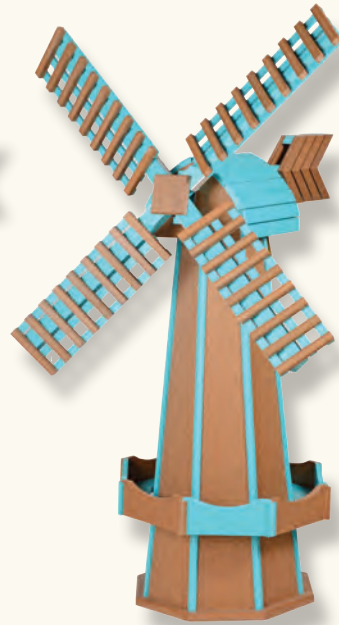

Medium Windmill

Windmill Dimensions

41" - Top of Propeller

31" - Top of Tower

15" - Outside Bottom Diameter

Large Windmill

Windmill Dimensions

60" - Top of Propeller

42" - Top of Tower

17" - Outside Bottom Diameter

Jumbo Windmill

Windmill Dimensions

6' 6" - Top of Propeller

58" - Top of Tower

25" - Outside Bottom Diameter

*Large Patriot
Blue and White*

Birchwood and Brown

Mahogany and Aruba Blue

Driftwood and Cherrywood

Wood Windmills

Small Windmill

Windmill Dimensions:

30" - Top of Propeller

20 1/2" - Top of Tower

8" - Outside Bottom Diameter

Medium Windmill

Windmill Dimensions

41" - Top of Propeller

31" - Top of Tower

15" - Outside Bottom Diameter

Large Windmill

Windmill Dimensions