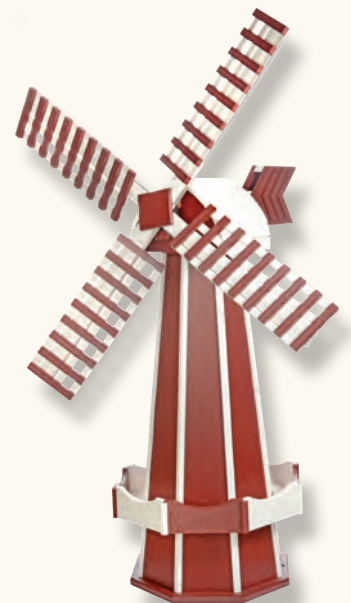

*Large
Cherrywood and White*