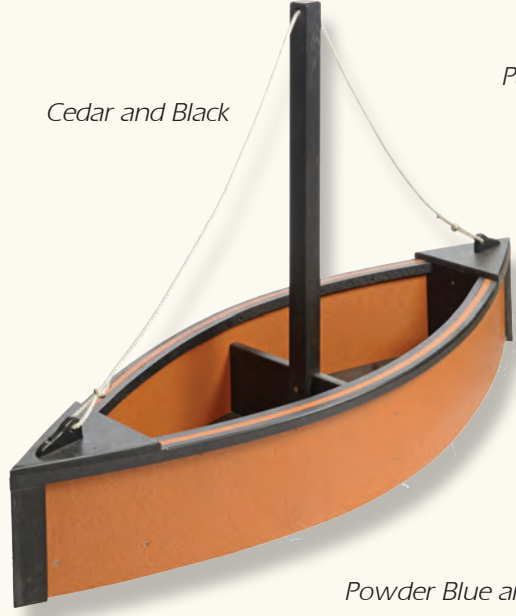

Cedar and Black

Patriot Blue and White

Dimensions:
47" : Long
16" : Width
31" : Height
8" : Depth