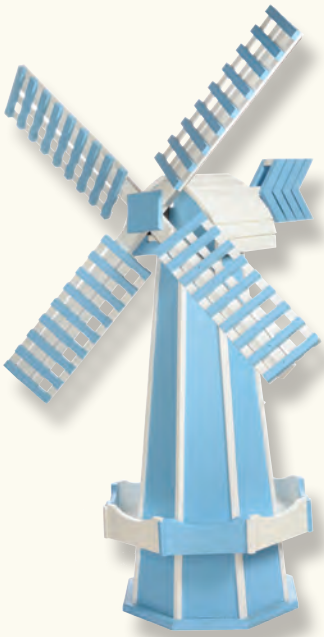

Powder Blue and White